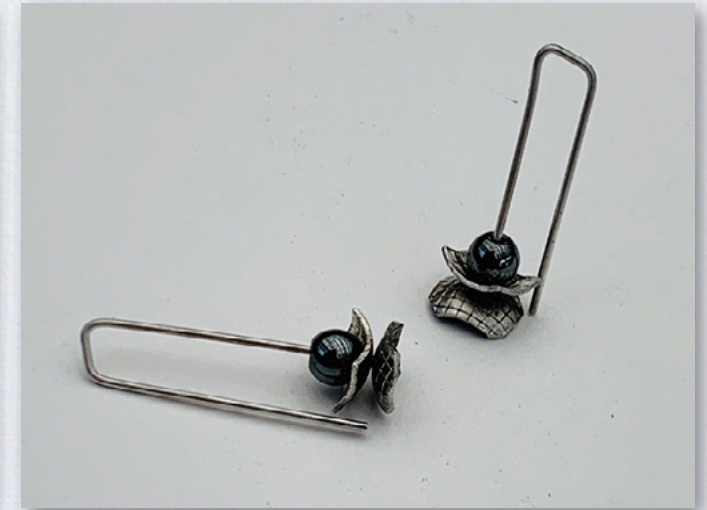

FOR A UNIQUE GIFT
Purchase a piece of jewellery

1. Rectangle earrings

Material: Sterling silver

Price: \$40

2. Small scroll necklace

Material: Sterling silver

Price: \$60

3. Earrings

Material: Hematite and sterling silver

Price: \$45

4. Textured necklace

Material: Sterling silver

Price: \$70

5. Brooch

Material: Sterling silver and copper

Price: \$70