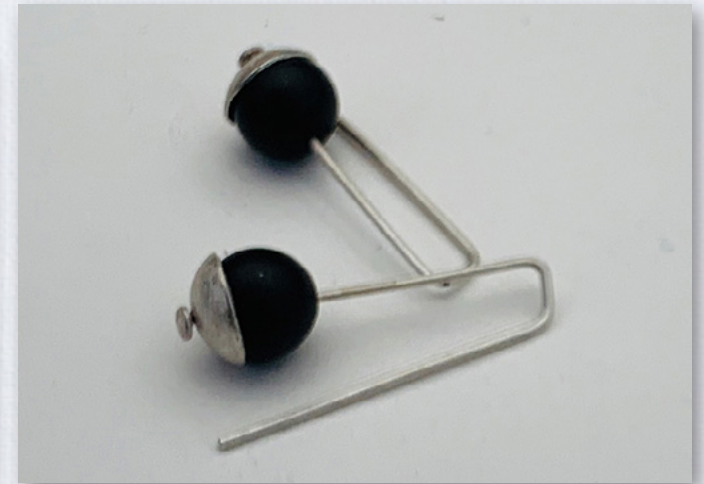

Material: Hematite and sterling silver

Price: \$45

4. Textured necklace

Material: Sterling silver

Price: \$70

5. Brooch

Material: Sterling silver and copper

Price: \$70